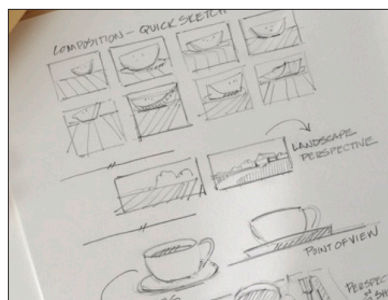

DRAWING BASICS
DOUGLAS DAVID
Heinen Design Lab

DATE: MON JAN 20
TIME: 10AM-4PM
PRICE: $190, $165 MBRS

Walk through the basics of drawing with one of The Studios' favorite