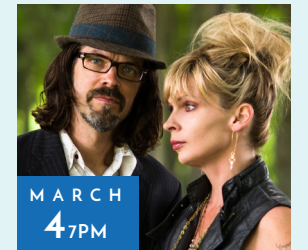

Join GRAMMY-winning artist Dom Flemons, "The American Songster," as he revives forgotten folk songs with masterful storytelling and musicianship.

FEBRUARY 4 7PM

WILL KIMBROUGH

\$75 FRONT ROW, \$50, \$40 MBRS

2004's 'Instrumentalist of the Year' by Americana Music Association, co-written songs with Jimmy Buffett and collaborated with Rosanne Cash.

MARCH 4 7PM

OVER THE RHINE

\$100 FRONT ROW, \$50, \$40 MBRS

When you listen, you quickly fall under the spell of Karin's timeless voice "which has the power to stop the world in its tracks" (Performing Songwriter).