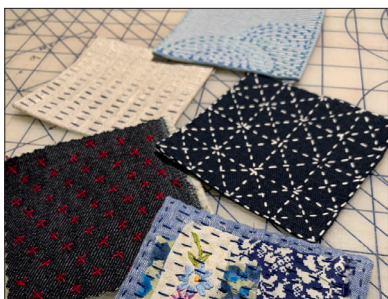

TEXTURES OF KEY WEST: PALETTE KNIFE PAINT-ALONG
SHARON WEST

DATES: JAN 10 & 11
FRI & SAT
TIME: 1-5PM
PRICE: \$165, \$145 MBRS

Join an award-winning palette knife artist to craft stunning, textured seascapes and vibrant flora inspired by the beauty of Key West.

SLOW STITCH TEXTILE COLLAGE AND MENDING
ANDREA VARGA
Kat in the Hat Classroom

DATES: JAN 7 & 8
TUE & WED
TIME: 3-6:30PM
PRICE: \$130, \$115 MBRS

Learn from the "Slow Stitch" movement and the Japanese Sashiko tradition as repairing and mending become new works of art.